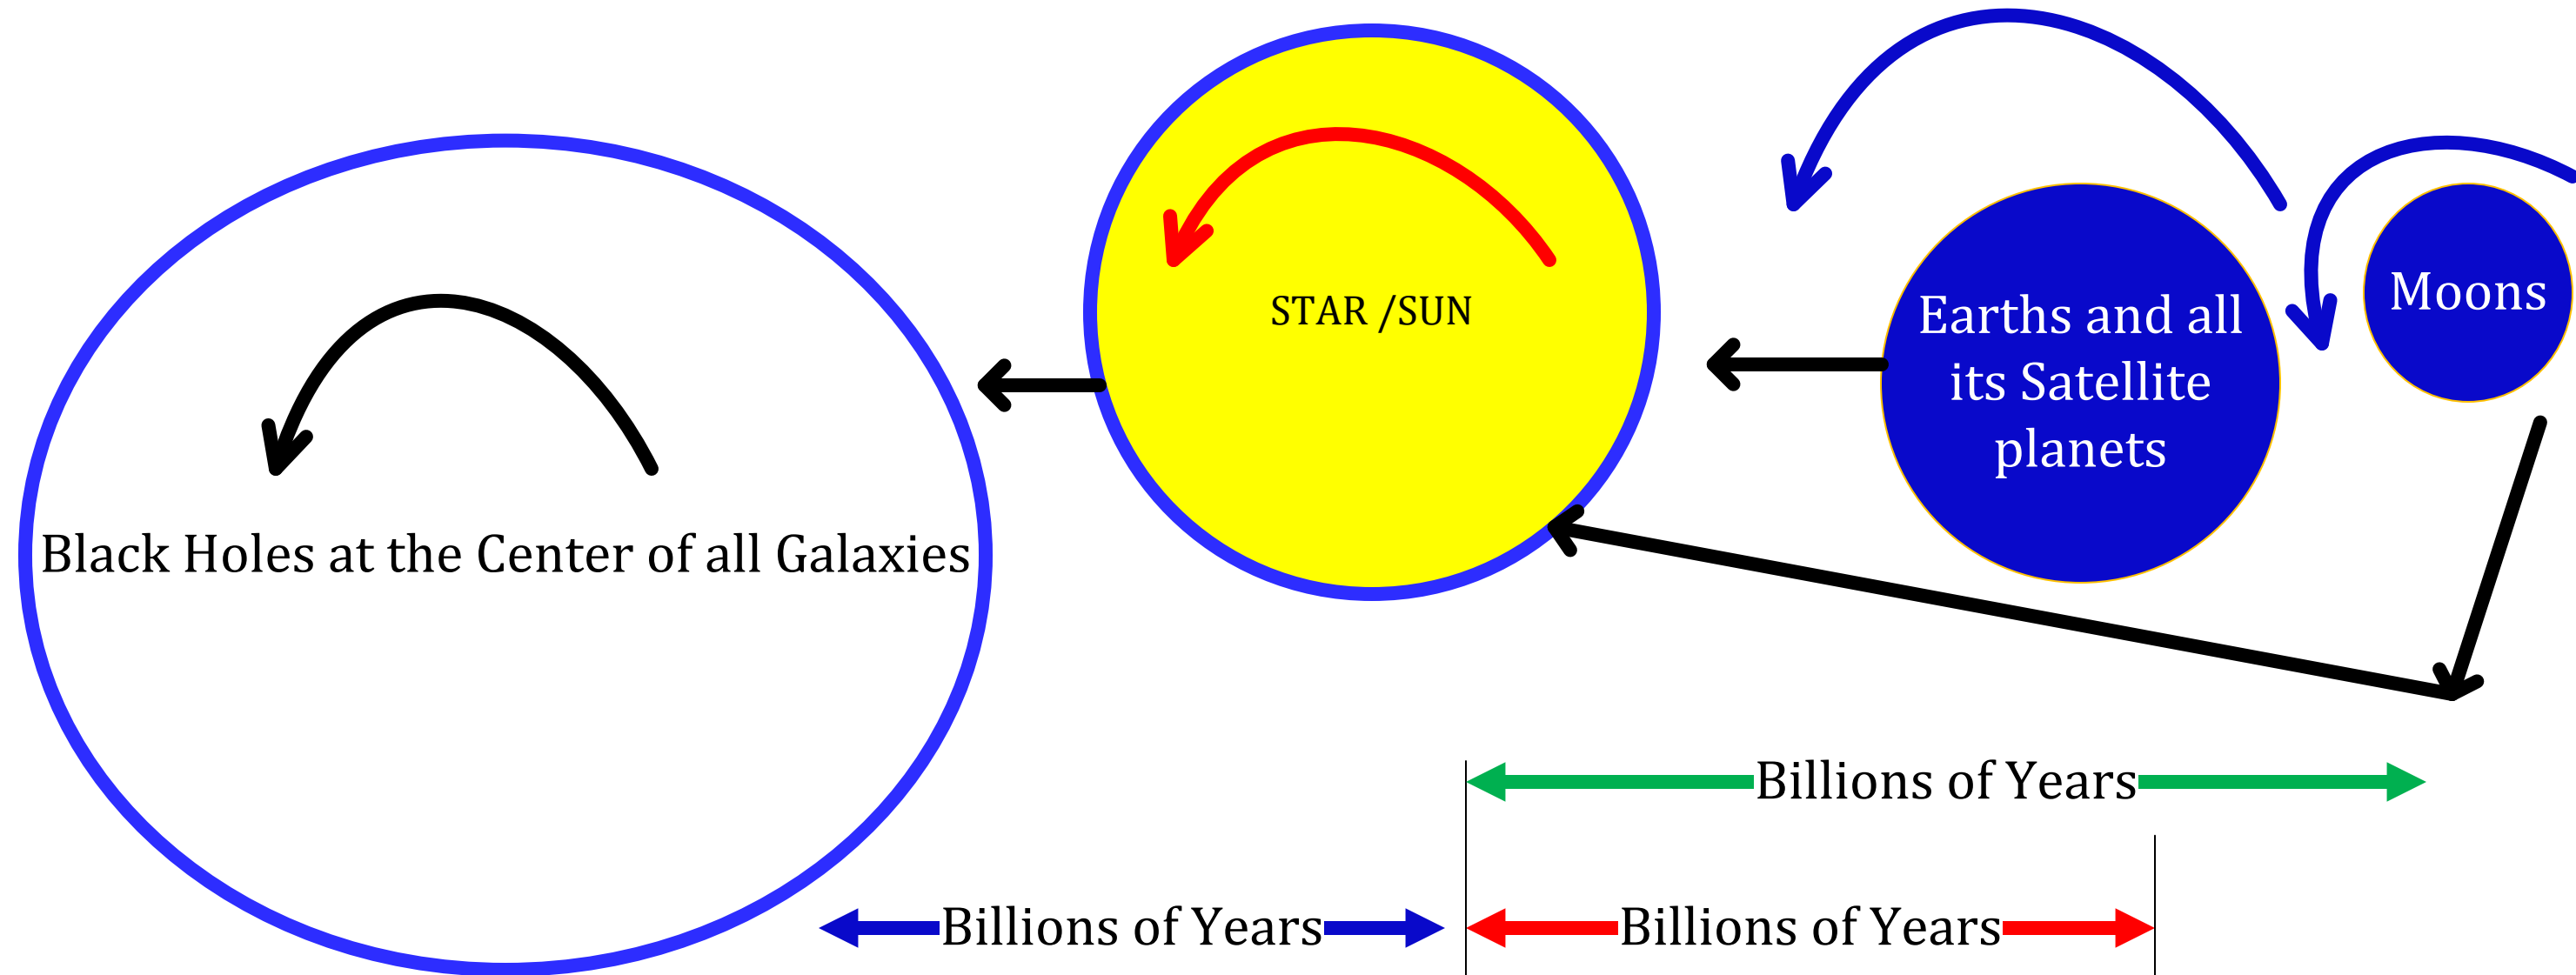

Galaxies and Beyond

Do you know Black holes are powering all their galaxies? It makes, their stars (SUNS) and star's planets revolve around them, 24 hrs, and 7 days for billions of years. Eventually, suns and their planets and moons fall into Stars and then Stars fall into black holes after stars' life ends! This is how universe recycles everything around Black Holes. **Those who do not believe this. They believe in fake philosophies! I Got it on Feb 28, 2019!**

Devils will always try to hide, absolute truths, from all normal humans...

God always acknowledges absolute TRUTH.

Devil believes and acknowledges Fake philosophies!

Artistic Presentation

Figure-1 Birth and Rebirth of Stars and their planets

ਚ ਭਾਰਦਵਾਜ

FEB-28-2019